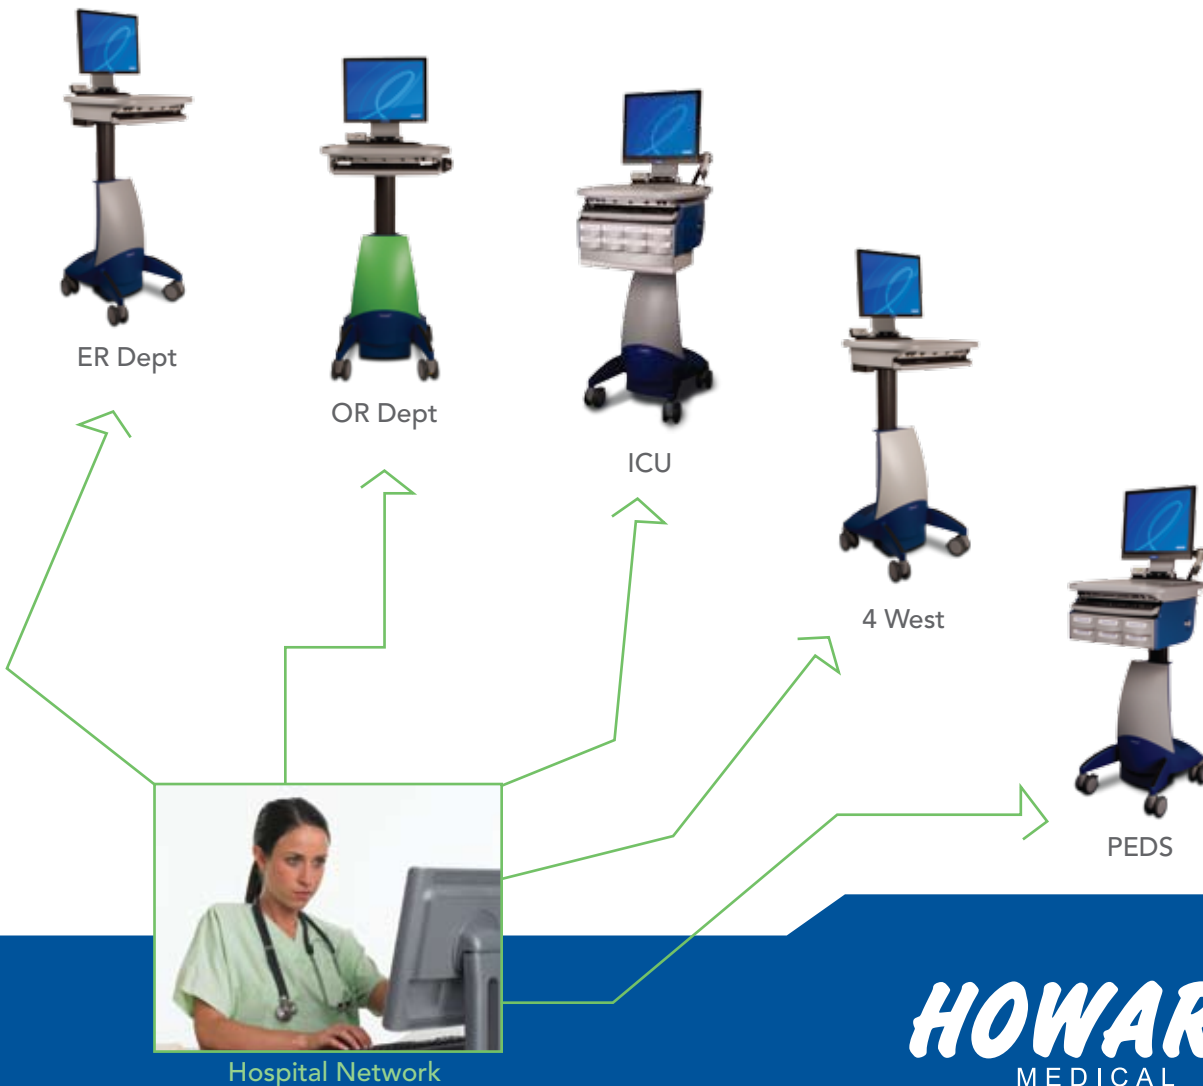

REMOTE MONITORING SOFTWARE

Monitor all your Mobile Workstations from **one or multiple locations** all while using existing hospital wireless ethernet infrastructure using TCP/IP

Check for:

Low battery life • Battery age • Battery run time • Battery or inverter failures • Charge time